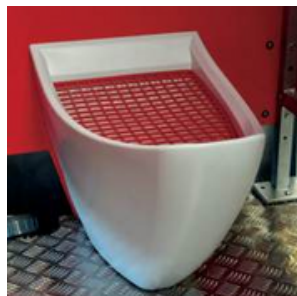

EVENTPEE **madamePee, female urinal**

Ideal for outdoor events to reduce lines for women, and to preserve water

TRANSPORT in a 40' container 33 mounted or 80 dismantled urinals

SPECIFICATIONS

HEIGHT	2 10 cm
WIDTH	8 0 cm
DEPTH	120 cm
FLOOR AREA	0,96 m ²
SEAT HEIGHT	40,5 cm
WEIGHT	75 kg
TANK CAPACITY	200L

PLUMBING

PUMPING PIPE	Ø 60 mm
TOILET BOWL	
DRAINING PIPE	Ø 50 mm

URINAL WITHOUT WATER

FEATURES

PATENTED TOILET BOWL WITH GRID • LED LIGHT • HAND SANITIZER • HOOK • TOILET PAPER DISPENSER • FOLDABLE ROOF • BUILT-IN BIN • LOCK

TRANSPORT in a 40' container 33 assembled or 80 disassembled urinals

SPECIFICATIONS

HEIGHT	2 10 cm
WIDTH	8 0 cm
DEPTH	120 cm
FLOOR AREA	0,96 m ²
URINAL HEIGHT	80 cm
WEIGHT	73 kg
TANK CAPACITY	200L

PLUMBING