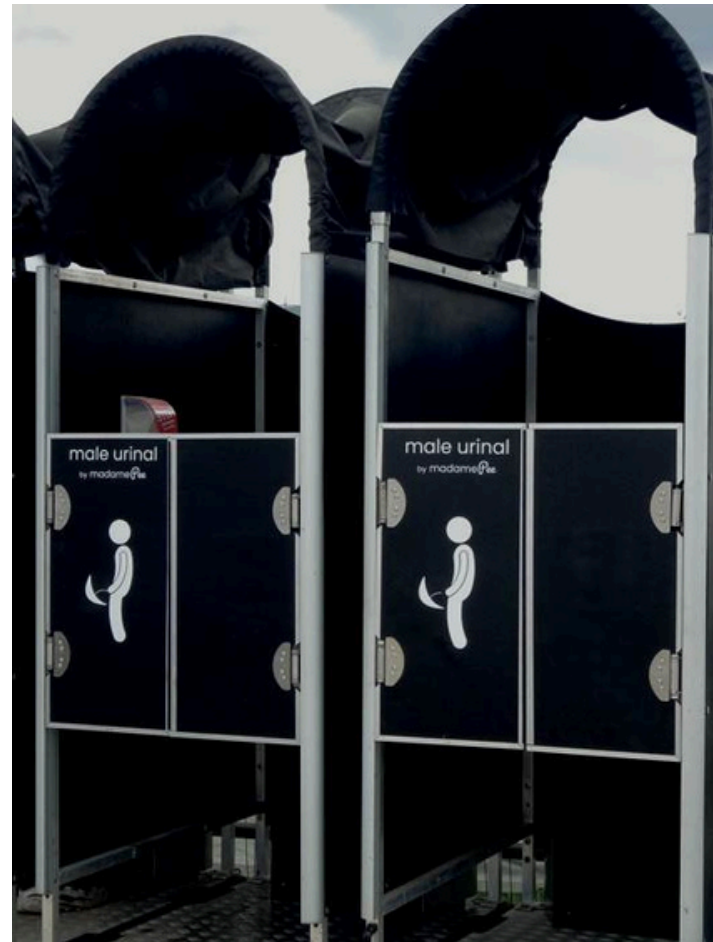

EVENTPEE misterPee, male urinal

Ideal for outdoor events to combine privacy and hygiene, while preserving water

TRANSPORT in a 40' container 33 assembled or 80 disassembled urinals

SPECIFICATIONS

HEIGHT	2 10 cm
WIDTH	8 0 cm
DEPTH	120 cm
FLOOR AREA	0,96 m²
URINAL HEIGHT	80 cm
WEIGHT	73 kg
TANK CAPACITY	200L

PLUMBING

PUMPING PIPE	Ø 60 mm
TOILET BOWL	
DRAINING PIPE	Ø 50 mm

URINAL WITHOUT WATER

FEATURES

WATERLESS URINAL • LED LIGHT • HAND SANITIZER • ANTI-ODOR VALVE • FOLDABLE ROOF • HOOK • TECHNICAL ACCESS