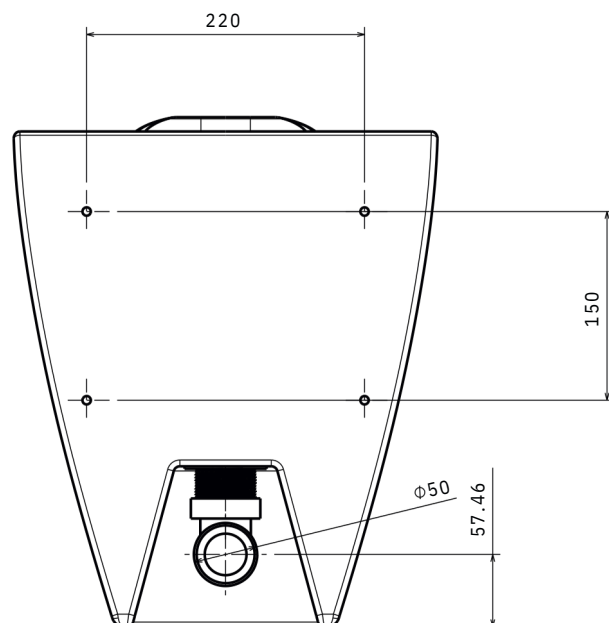

## SPECIFICATIONS

HEIGHTS	38,5 cm
WIDTH	33,5 cm
DEPTH	58,2 cm
WEIGHT	4,5kg

## PLUMBING

DRAIN DIAMETER	Ø 50 mm
DRAIN HEIGHT	57 mm

**NO FLUSHING • URINAL WITHOUT WATER**