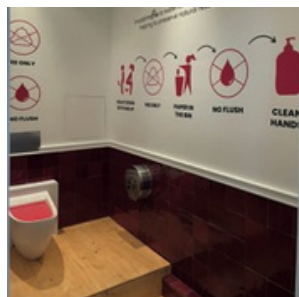

FEATURES

PATENTED BOWL WITH GRID • RECYCLABLE PE MATERIAL • ANTI-ODOR VALVE • SHIPPED WITH A MOUNTING KIT AND DRAINING SYSTEM